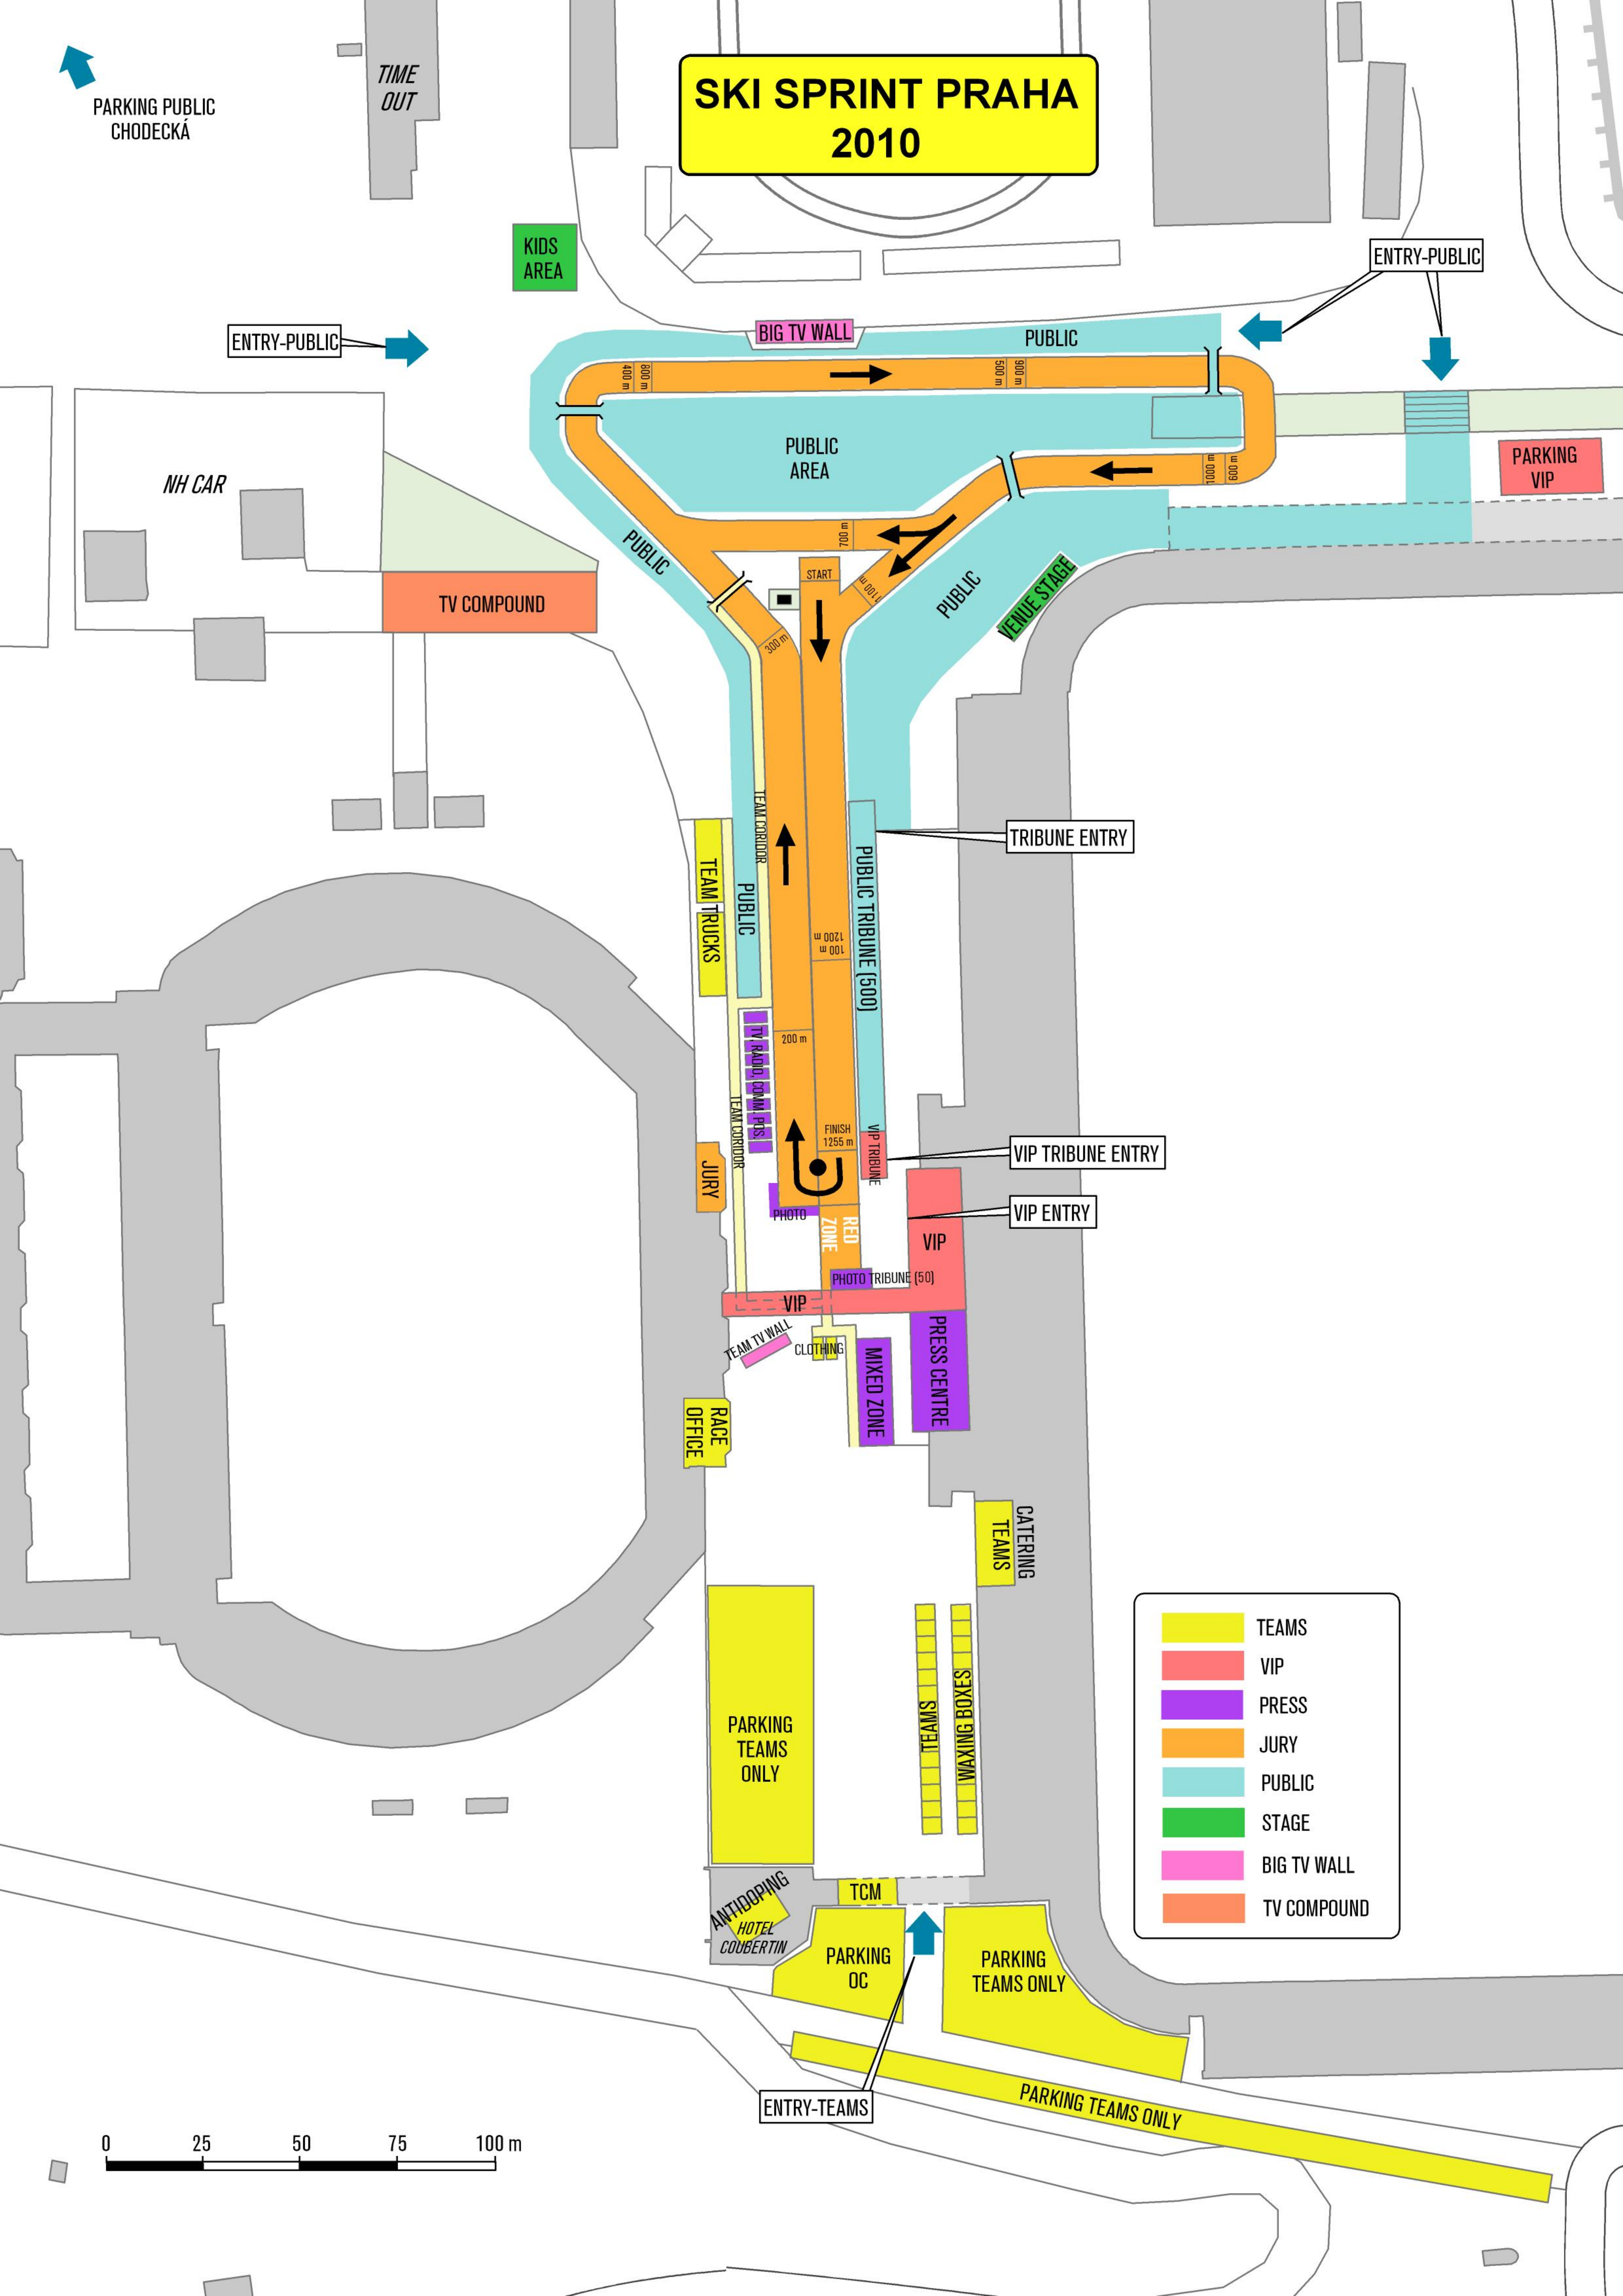

SKI SPRINT PRAHA 2010

PARKING PUBLIC
CHODECKÁ

TIME
OUT

KIDS
AREA

ENTRY-PUBLIC

ENTRY-PUBLIC

BIG TV WALL

PUBLIC

NH CAR

TV COMPOUND

PARKING
VIP

PUBLIC

PUBLIC AREA

PUBLIC

VENUE STAGE

START

TRIBUNE ENTRY

TEAM TRUCKS

TEAM CORRIDOR

PUBLIC

1200 m

100 m

200 m

200 m